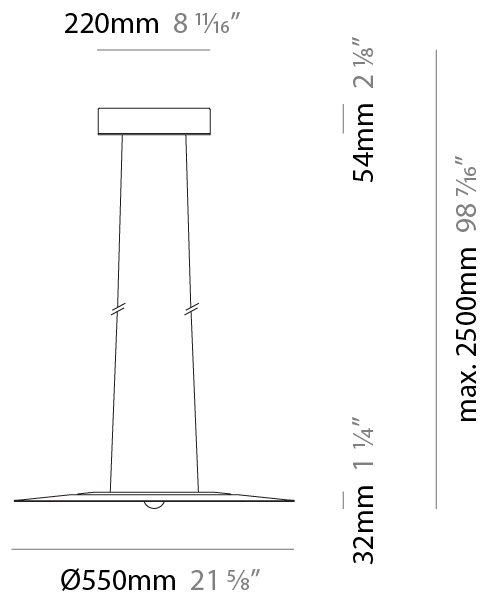

PROJECT	
TYPE	
SPECIFIER	
QUANTITY	
DATE	

PASSEPARTOUT SUSPENSION

D31022-

base number   Finish
Options

1. To build a product code in our configurator select the specify button on the base model # product page
2. To build a manual product code on this datasheet choose from the options listed below in blue font and add the suffix to the base model #

GENERAL

Series: Passepartout
Brand: Cini & Nils
Division: Design
Mounting Type: Suspension
Mounting Location: Ceiling
Subcategory: Pendant

PHYSICAL

Shape: Round
Diameter (mm): 550
Diameter (in): 21 ⁵/₈
Height (mm): 32
Height (in): 1 ¹/₄
Max. Overall Height (mm): 2500
Max. Overall Height (in): 98 ⁷/₁₆
Light Distribution: Direct / Indirect
Weight (kg): 6.3
Weight (lbs): 5.07
Fixture Finish: MWH / MBK / PCH / PGO / MSI / MGD
Fixture Material: Aluminum

ELECTRICAL

Lamp Type: LED
Input Wattage (W): 29
Total Output Wattage (W): 12.6 (Dir) / 14.9 (Ind)
Dimming: Tri-Mode (Non-Dimming and Phase Dimming (120Vac only) and 0-10V Dimming)
Driver Included: Yes
Driver Location: Integrated
Driver Type: Constant Current - Universal
Driver Class: Class 1
Input Voltage (V): 120 - 277
Constant Current (MA): 350

LED

Number of LEDs: 2
Color Temperature (°K): 2800
Nominal Lumen (lm): 2800
CRI: >90 CRI
Lamp Life (hrs): 50000

OPTICAL

RATINGS AND CERTIFICATIONS

Certified By: Certified for North American Standards
IP rating: IP20