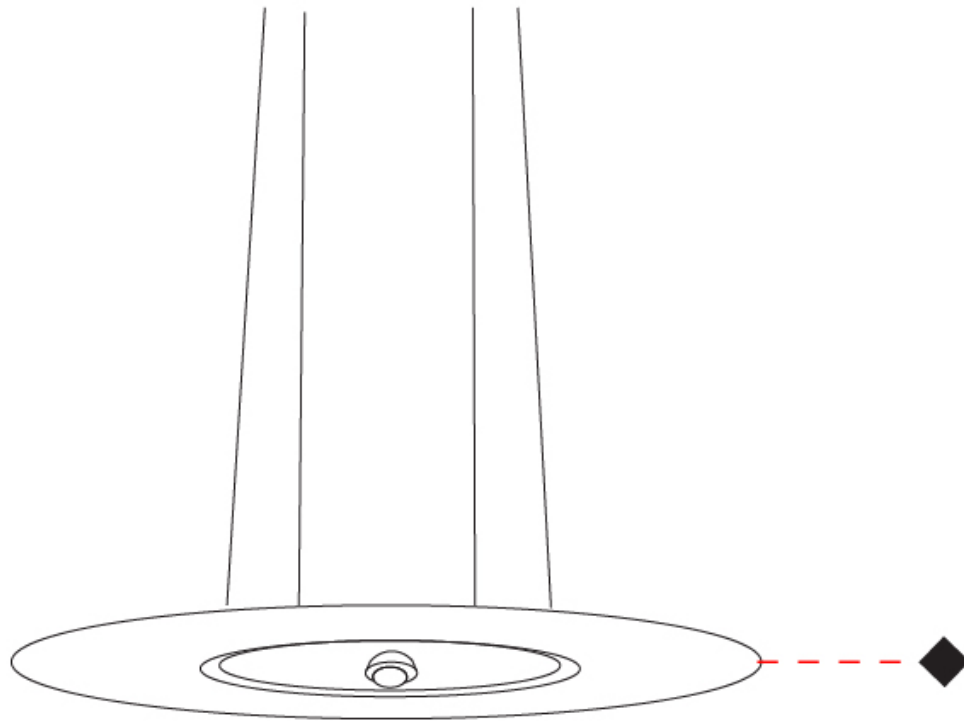

PASSEPARTOUT SUSPENSION

D31022-

PROJECT _____

TYPE _____

SPECIFIER _____

QUANTITY _____

DATE _____

D