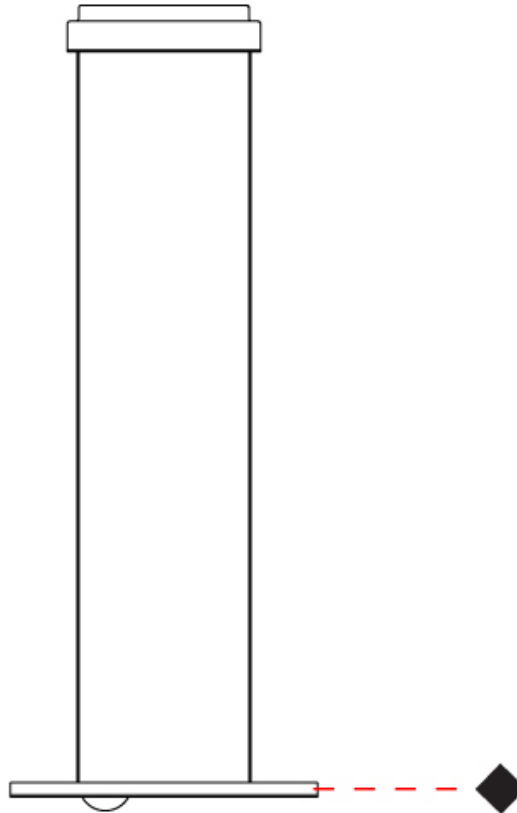

PASSEPARTOUT SUSPENSION

D31024-

PROJECT _____

TYPE _____

SPECIFIER _____

QUANTITY _____

DATE _____

D