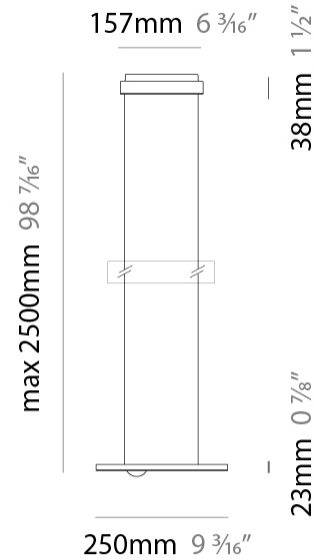

PASSEPARTOUT SUSPENSION

D31024-

base number   Finish
Options

1. To build a product code in our configurator select the specify button on the base model # product page
2. To build a manual product code on this datasheet choose from the options listed below in blue font and add the suffix to the base model #

GENERAL

Series: Passepartout
Brand: Cini & Nils
Division: Design
Mounting Type: Suspension
Mounting Location: Ceiling
Subcategory: Pendant

PHYSICAL

Shape: Round
Diameter (mm): 250
Diameter (in): 9 7/8
Height (mm): 23
Depth (mm): 23
Height (in): 7/8
Depth (in): 7/8
Max. Overall Height (mm): 2500
Max. Overall Height (in): 98 7/16
Light Distribution: Direct / Indirect
Weight (kg): 2
Weight (lbs): 4.4
Fixture Finish: [MBK](#) / [MWH](#) / [PCH](#) / [PGO](#)
Fixture Material: Aluminum

ELECTRICAL

Lamp Type: LED
Total Output Wattage (W): 9 (Dir) / 10 (Ind)
Dimming: Tri-Mode (Non-Dimming and Phase Dimming (120Vac only) and 0-10V Dimming)
Driver Included: Yes
Driver Location: Integrated
Driver Type: Constant Current - Universal
Driver Class: Class 2
Input Voltage (V): 120 - 277
Constant Current (MA): 500

LED

Number of LEDs: 3
Color Temperature (°K): 2800
Nominal Lumen (lm): 2200
CRI: >90 CRI
Lamp Life (hrs): 50000

OPTICAL

RATINGS AND CERTIFICATIONS

Certified By: Certified for North American Standards
IP rating: IP20

PROJECT	_____
TYPE	_____
SPECIFIER	_____
QUANTITY	_____
DATE	_____